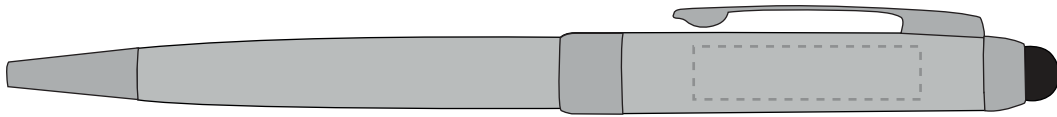

Your Ref:	Quantity:	Product Code: TPC620201
Our Ref:	Version: 1	Product Colour: SILVER

PRINTING CONCERNS:

We stock this item in the following colours

**PANTONE REFERENCE(S)**

- Colour 1
- Colour 2
- Colour 3
- Colour 4

ARTWORK SCALE 100%

ARTWORK SCALE 100%
Beneath Clip Print Area:
30mm x 7mm

Product Image for visualisation
- colours may vary

The dashed line is to demonstrate print area and will not appear on your printed item